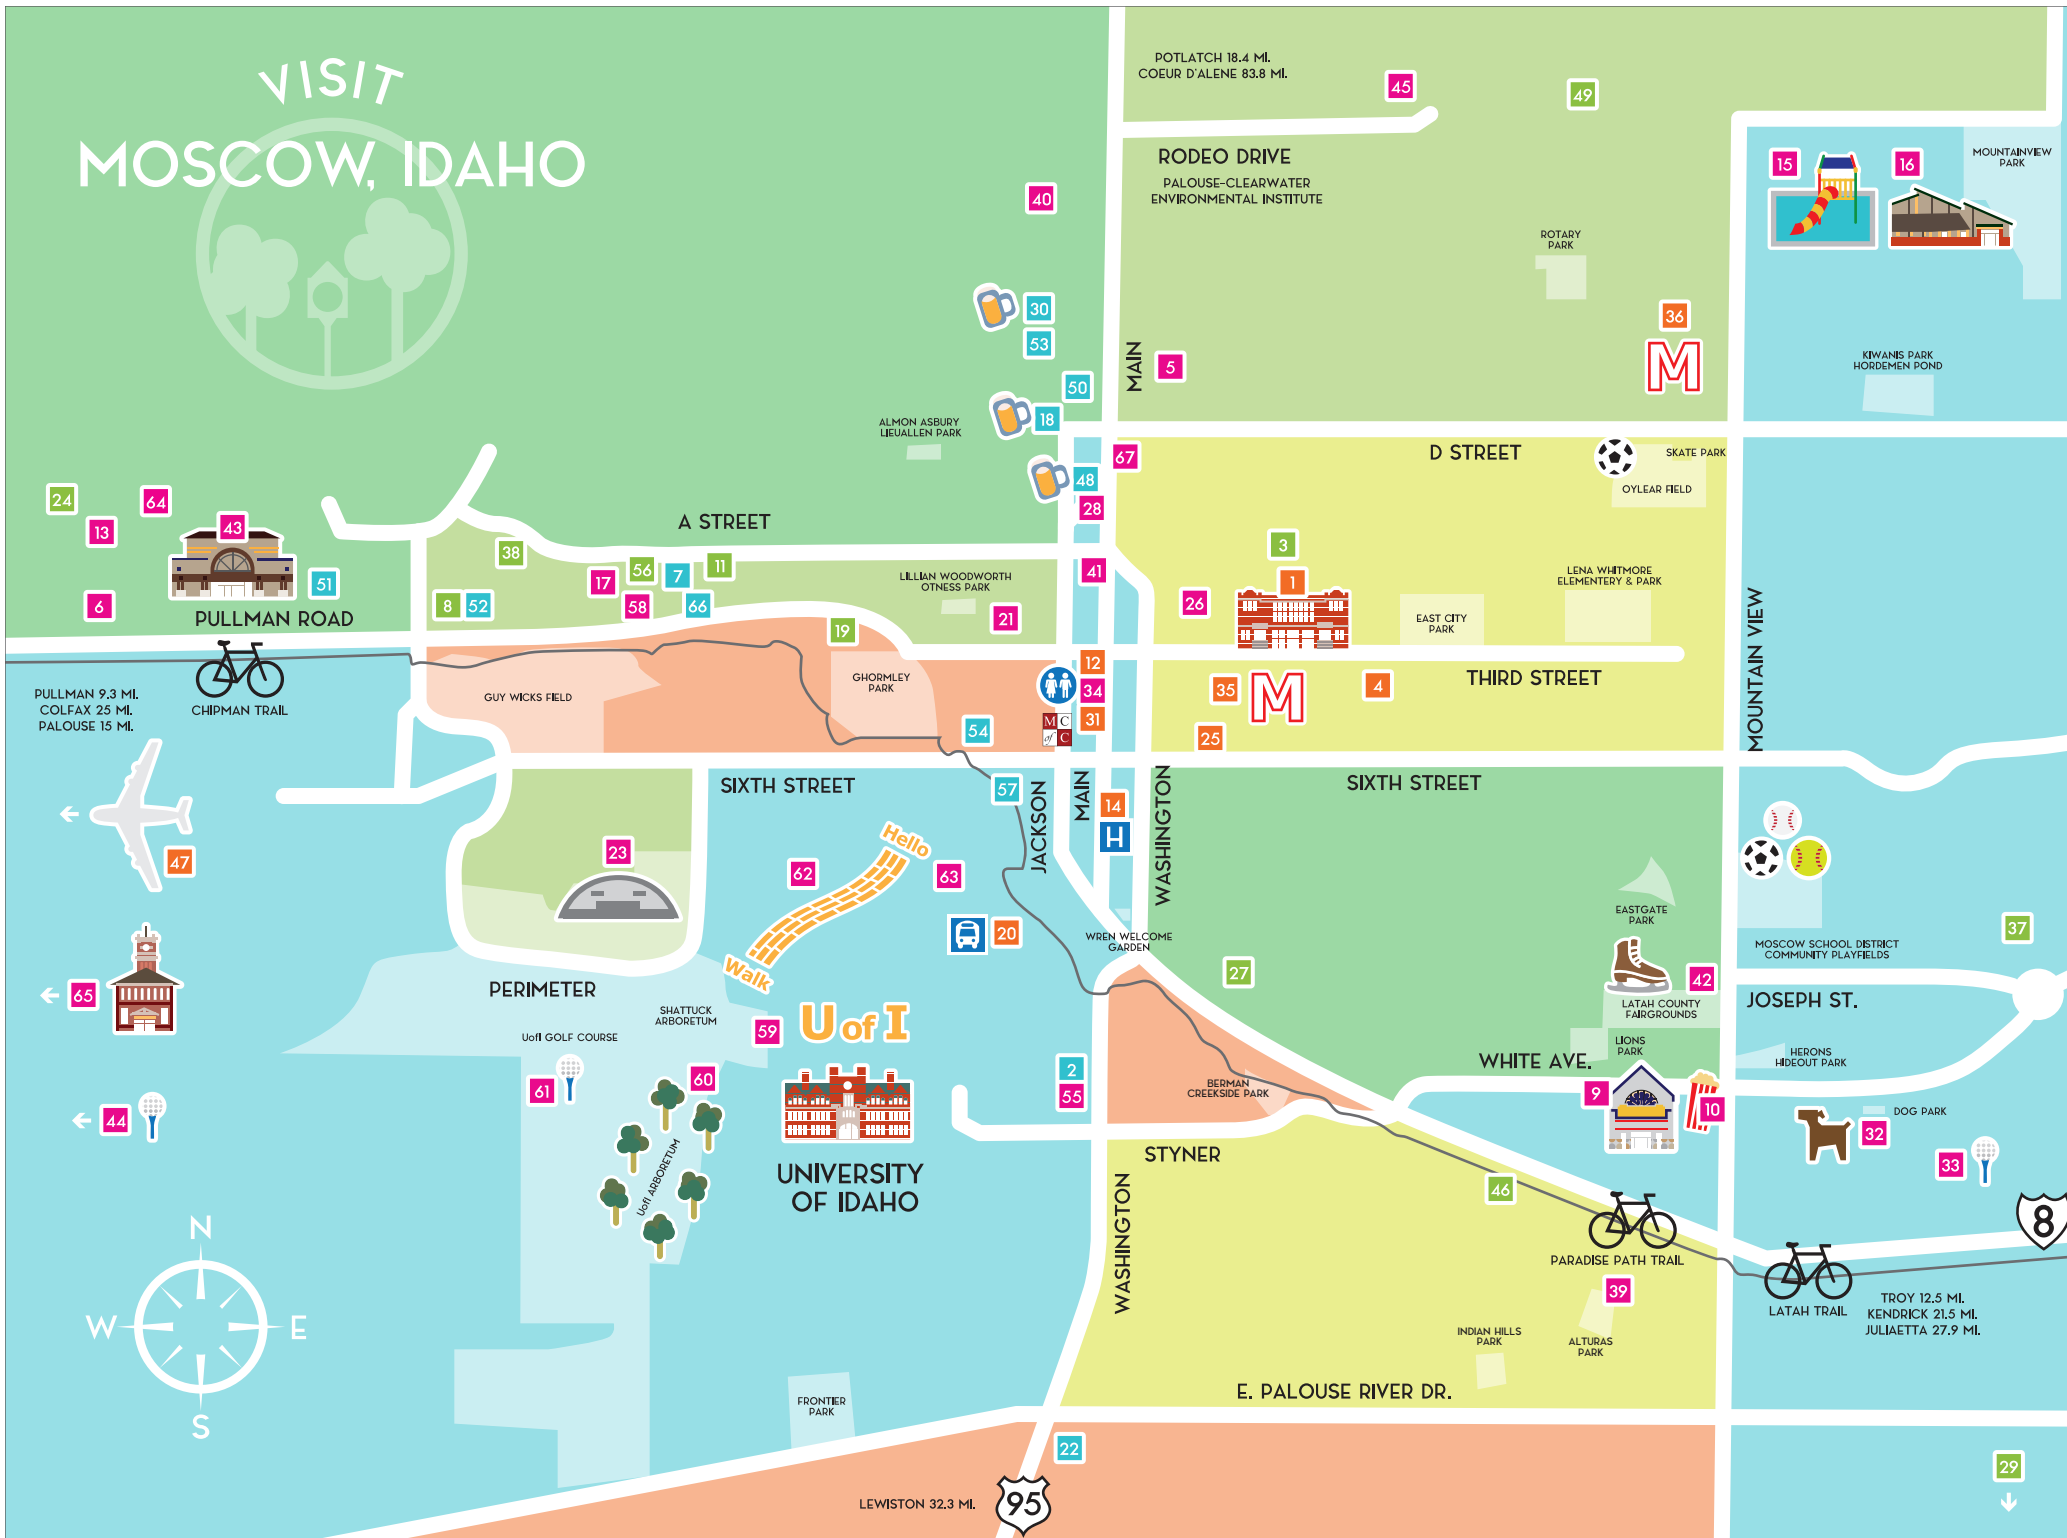

VISIT MOSCOW, IDAHO

MAP KEY

- SEE & EXPLORE
- STAY & PLAY
- EAT & DRINK
- MEET & PLAN

- | | |
|------------------------------------------------|-------------------------------------------------------------|
| 1 1912 Center & Heart of the Arts, Inc | 37 Moscow-Pullman Bedfinders |
| 2 A & W Restaurant of Moscow | 38 Motel 6 |
| 3 Andriette's Bed, Book, and Bicycle | 39 Northwest River Supplies |
| 4 American Legion Post 6 | 40 Palouse Empire Gymnastics |
| 5 Anytime Fitness | 41 Palouse Habitat for Humanity Surplus Store |
| 6 Appaloosa Museum and Heritage Center | 42 Palouse Ice Rink |
| 7 Arby's of Moscow | 43 Palouse Mall |
| 8 Best Western Plus University Inn | 44 Palouse Ridge Golf Course |
| 9 Eastside Marketplace | 45 Palouse-Clearwater Environmental Institute Nature Center |
| 10 Eastside Cinemas | 46 Peterson Barn Guesthouse |
| 11 Fairfield Inn & Suites by Marriott | 47 Pullman-Moscow Regional Airport |
| 12 Friendship Square | 48 Rants & Raves Brewery |
| 13 Goodwill Industries of the Inland Northwest | 49 Red Phasant House |
| 14 Gritman Medical Center | 50 Rosauers |
| 15 Hamilton-Lowe Aquatics Center | 51 Sangria Grille |
| 16 Hamilton-Lowe Indoor Recreation Center | 52 Seasons Public House |
| 17 Hope Center Thrift Store | 53 Sisters Cookie Company |
| 18 Hunga Dunga Brewing Co. | 54 Stax Sandwich Shop |
| 19 Idaho Inn | 55 Sunset Marts, Inc. |
| 20 Intermodal Transit Center | 56 Super 8 |
| 21 Intrigue-Accents for Home & Living | 57 Taco Time |
| 22 Iron Wok | 58 Tri-State Outfitters |
| 23 Kibbie Dome | 59 University of Idaho |
| 24 La Quinta Inn | 60 University of Idaho Arboretum |
| 25 Latah County Courthouse | 61 University of Idaho Golf Course |
| 26 Latah County Library District | 62 University of Idaho Hello Walk |
| 27 Little Green Guesthouse | 63 Vandal Store |
| 28 Main St. Antique Mall | 64 Wal-Mart |
| 29 Meadows Bed & Breakfast and Chapel | 65 Washington State University |
| 30 Moscow Brewing Company | 66 Wendy's |
| 31 Moscow Chamber of Commerce/ Visitor Center | 67 Woodland Enterprises — Smokey Bear Gifts |
| 32 Moscow Dog Park | |
| 33 Moscow Elks #249 | |
| 34 Moscow Farmers Market | |
| 35 Moscow High School | |
| 36 Moscow Middle School Bear Den | |